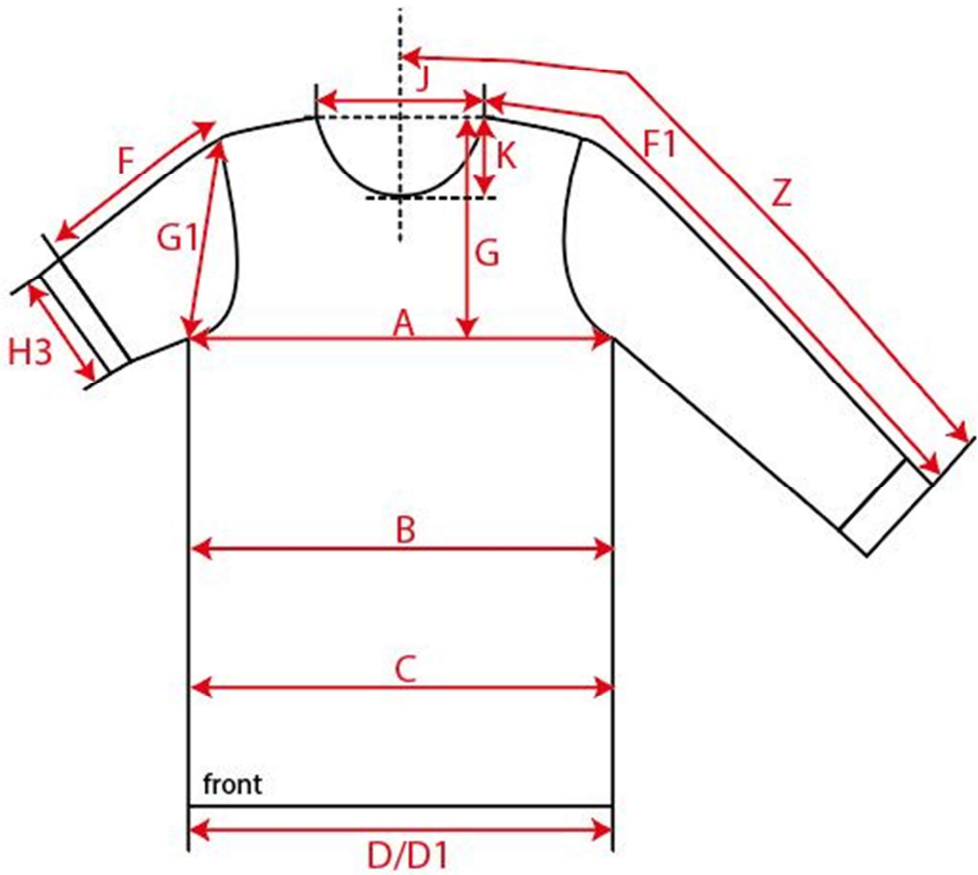

Measurement Sketch

ORDER	SEASON	CLIENT	BRAND
	SS22	n/a	Build your Brand
STYLE CODE	STYLE NAME	GENDER	SUPPLIER
BY190	Acid Washed Round Neck Tee	Male	73293

Style Measurement View for Client

ORDER	SEASON	CLIENT	BRAND
	SS22	n/a	Build your Brand
STYLE CODE	STYLE NAME	GENDER	SUPPLIER
BY190	Acid Washed Round Neck Tee	Male	73293

Basic Measurement Chart

Base Size

-	Measurements (values)	XS	S	M	L	XL	XXL	3XL	4XL	5XL	6XL	Tol. +/-	Comment
M	front length from HSP	71,5	73,5	75,5	77,5	79,5	81,5	82,5	83,5	84,5	85,5		
A	1/2 chest width	45,5	48,5	51,5	54,5	57,5	60,5	65,0	69,5	74,0	78,5		
D	1/2 hem width	45,5	48,5	51,5	54,5	57,5	60,5	65,0	69,5	74,0	78,5		
F	sleeve length from shoulder (set in)	20,0	20,5	21,0	22,0	23,0	24,0	24,5	25,0	25,5	26,0		