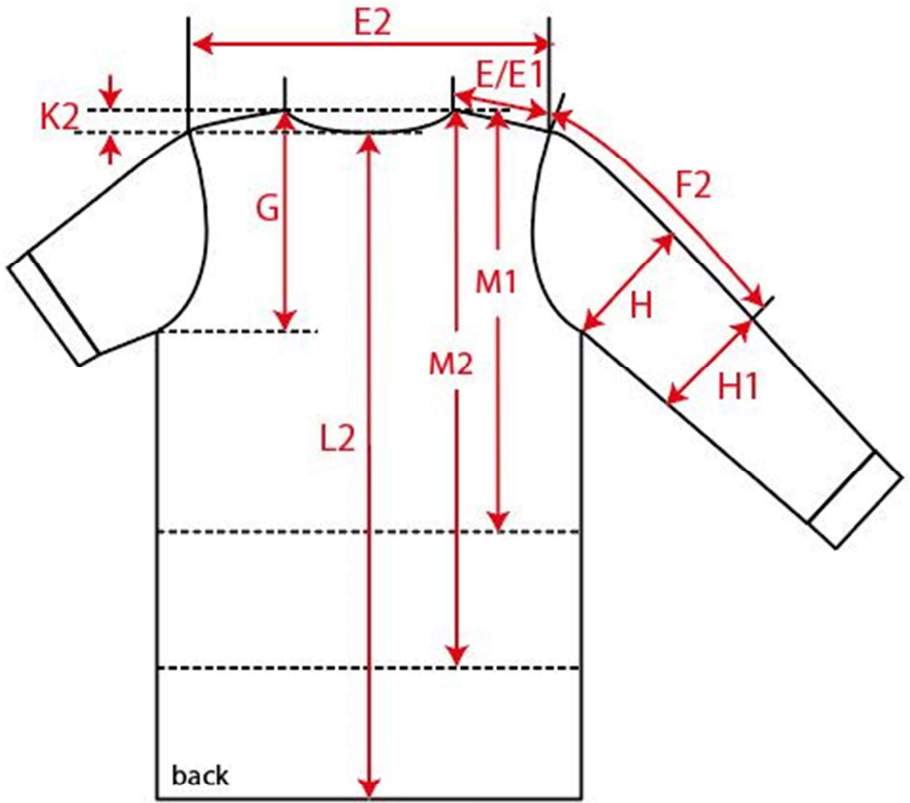

Measurement Sketch

ORDER	SEASON	CLIENT	BRAND
	SS22	n/a	Build your Brand
STYLE CODE	STYLE NAME	GENDER	SUPPLIER
BY190	Acid Washed Round Neck Tee	Male	73293

Style Measurement View for Client

ORDER	SEASON	CLIENT	BRAND
	SS22	n/a	Build your Brand
STYLE CODE	STYLE NAME	GENDER	SUPPLIER
BY190	Acid Washed Round Neck Tee	Male	73293

Basic Measurement Chart

Base Size

-	Measurements (values)	XS	S	M	L	XL	XXL	3XL	4XL	5XL	6XL	Tol. +/-	Comment
M	front length from HSP	71,5	73,5	75,5	77,5	79,5	81,5	82,5	83,5	84,5	85,5		
A	1/2 chest width	45,5	48,5	51,5	54,5	57,5	60,5	65,0	69,5	74,0	78,5		
D	1/2 hem width	45,5	48,5	51,5	54,5	57,5	60,5	65,0	69,5	74,0	78,5		
F	sleeve length from shoulder (set in)	20,0	20,5	21,0	22,0	23,0	24,0	24,5	25,0	25,5	26,0		