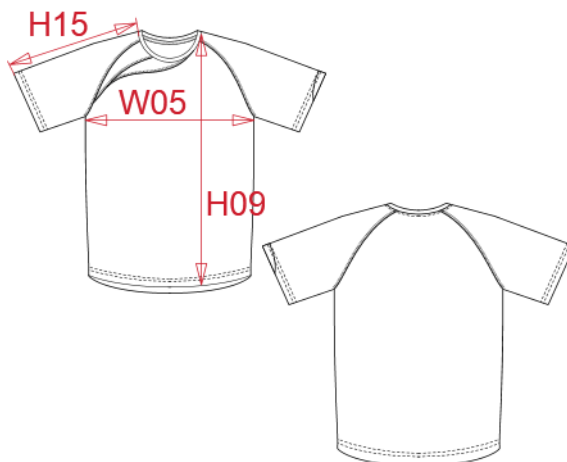

PROACT.®

REFERENCE : PA436

SIZES : XS_S_M_L_XL_XXL

COMPOSITION :

Main fabric : Polyester interlock - 140 For body, collar and neck tape. 100%polyester

Main fabric : Polyester interlock - 140 For contrasted yoke on right front. 100%polyester

Main fabric : Polyester birdeyes - 140 For contrasted mesh yoke on right front and left sleeve bottom yoke. 100%polyester

WEIGHT :

Main fabric : 140 gsm

Main fabric : 140 gsm

Main fabric : 140 gsm

ARTICLE WEIGHT :

140gr/pc

DESCRIPTION
Français : T-shirt sport manches courtes
English : Short sleeve Sports T-shirt
Nederlands : SPORT SHIRT
Deutsch : KURZARM SPORT T-SHIRT
Español : CAMISETA DEPORTIVA DE MANGA CORTA
Italiano : T-SHIRT SPORT MANICHE CORTE
Português : T-SHIRT DE DESPORTO MANGA CURTA

MEASUREMENT							
Description	XS	S	M	L	XL	XXL	
H09 (M) Hauteur totale devant / Front total height	69,25	71,25	73,25	75,25	77,25	79,25	
W05 (M) 1/2 largeur poitrine à 1.5cm de l'emmanchure / 1/2 chest width at 1.5cm below armhole	47	50	53	56	59	62	
H15J (M) Longueur manche courte raglan / Raglan short sleeve length	33,50	35	36,50	38	39,50	41	

CARE LABEL				

PACKING	
Box	25 pcs / box All sizes => L:36cm W:33cm H:22cm GW:7kg NW:6kg

COLORS	PANTONE SERIGRAPHIE
White / Sporty r.blue / Storm grey	White / 647C / 425C
White / Sporty red / Storm grey	White / 1805C / 425C
Black / White / Storm grey	Black / White / 425C
Green / Black / Storm grey	7740C / Black / 425C
Sporty red / Black / Storm grey	1805C / Black / 425C
Sporty r.b / White / Storm grey	647C / White / 425C
Sporty r.b / Sporty y / Storm grey	647C / 7408C / 425C
Sporty yellow / Black / Storm grey	7408C / Black / 425C
Sporty red / Sporty y / Storm grey	1805C / 7408C / 425C
Sky blue / White / Storm grey	278C / White / 425C
Sporty navy / White / Storm grey	7546C / White / 425C
Orange / Black / Storm grey	1585C / Black / 425C
White / Black / Storm grey	White / Black / 425C