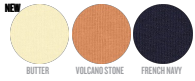

WHITES

COLORS

ESSENTIAL HEATHERS

BABY PANTS
STBB921 - BABY SHAKER

The babies' jogger pants

Medium Fit

- 1x1 rib at waistband and bottom hem
- Flat drawcords in matching body colour finish clean without tipping
- Embroidered eyelets
- Single needle topstitch at waistband
- Side seams with double needle topstitch

Combo options

Shell : French Terry , 85% Cotton - Organic Ring Spun Combed , 15% Polyester - Recycled , Fabric washed , Light sueded , 280 GSM

Printing Specifications

For suitable print techniques, please download our printing guide