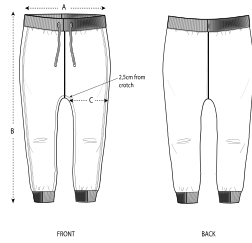

WHITES

COLORS

ESSENTIAL HEATHERS

BABY PANTS
STBB921 - BABY SHAKER

The babies' jogger pants

Medium Fit

- 1x1 rib at waistband and bottom hem
- Flat drawcords in matching body colour finish clean without tipping
- Embroidered eyelets
- Single needle topstitch at waistband
- Side seams with double needle topstitch

Combo options

Shell : French Terry , 85% Cotton - Organic Ring Spun Combed , 15% Polyester - Recycled , Fabric washed , Light sueded , 280 GSM

Printing Specifications

For suitable print techniques, please download our printing guide

Certifications & memberships

Wash Instructions

Wash similar colours together, no ironing on print, wash and iron inside out.

SIZES	0-6 M/56-68CM	6-12 M/68-80CM	12-18 M/80-86CM	18-24 M/86-92CM	24-36 M/92-98CM
A Waist	17	19	20	21	22.8
B Leg Length	34	40	44	47	52
C Tight	12	14.5	16.5	17.5	18.5