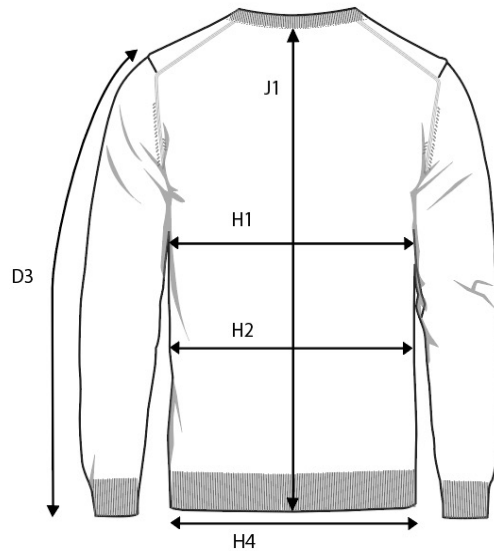

SIZE AND FIT: BEAUFORT

BEAUFORT Mens

Base size: M / Measurement (in cm)	Diagram	S	M	L	XL	XXL	3XL	4XL
SLEEVE LENGTH from shoulderseam	D3	65,5	67,25	69	70,75	72,5	74,25	76
1/2 CHEST WIDTH AT ARMHOLE	H1	48	51	54	57	60	63	66
1/2 WAIST	H2	46	49	52	55	58	61	64
1/2 BOTTOM WIDTH- RIB BOTTOM EDGE	H4	36	39	42	45	48	51	54
FULL LENGTH AT CENTRE BACK	J1	66	68	70	72	74	76	78

BEAUFORT Ladies

Base size: M / Measurement (in cm)	Diagram	XS	S	M	L	XL	XXL	3XL
SLEEVE LENGTH from shoulderseam	D3	56,5	57,5	58,5	59,5	60,5	61,5	62,5
1/2 CHEST WIDTH AT ARMHOLE	H1	47	50	53	56	59	62	66
1/2 WAIST	H2	46	49	52	55	58	61	65
1/2 BOTTOM WIDTH- RIB WIDTH	H4	43	46	49	52	55	58	62
FULL LENGTH AT CENTRE BACK	J1	59	61	63	65	67	69	71