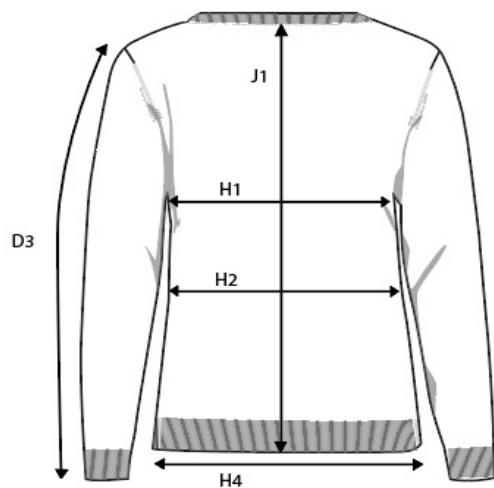

SIZE AND FIT: BEAUFORT

BEAUFORT Mens

Base size: M / Measurement (in cm)	Diagram	S	M	L	XL	XXL	3XL	4XL
SLEEVE LENGTH from shoulderseam	D3	65,5	67,25	69	70,75	72,5	74,25	76
1/2 CHEST WIDTH AT ARMHOLE	H1	48	51	54	57	60	63	66
1/2 WAIST	H2	46	49	52	55	58	61	64
1/2 BOTTOM WIDTH- RIB BOTTOM EDGE	H4	36	39	42	45	48	51	54
FULL LENGTH AT CENTRE BACK	J1	66	68	70	72	74	76	78

BEAUFORT Ladies

Base size: M / Measurement (in cm)	Diagram	XS	S	M	L	XL	XXL	3XL
SLEEVE LENGTH from shoulderseam	D3	56,5	57,5	58,5	59,5	60,5	61,5	62,5
1/2 CHEST WIDTH AT ARMHOLE	H1	47	50	53	56	59	62	66
1/2 WAIST	H2	46	49	52	55	58	61	65
1/2 BOTTOM WIDTH- RIB WIDTH	H4	43	46	49	52	55	58	62
FULL LENGTH AT CENTRE BACK	J1	59	61	63	65	67	69	71