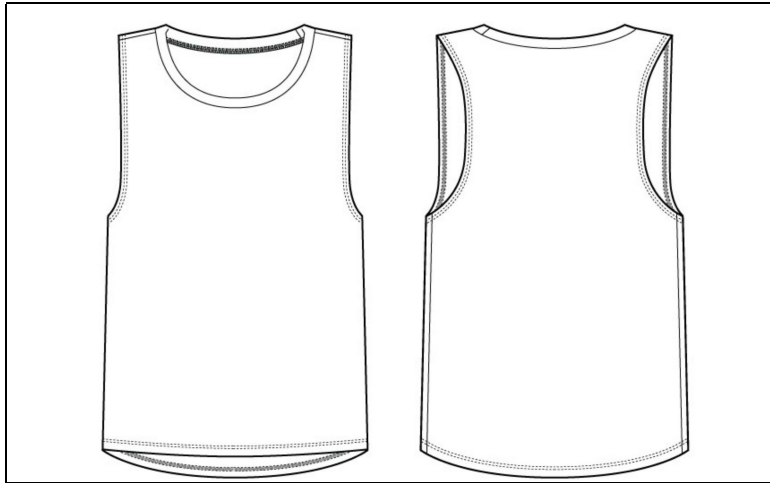

BELLA+CANVAS®

MEASUREMENT SPECIFICATION REPORT

STYLE # 8803 WOMEN'S FLOWY SCOOP MUSCLE TANK

FABRICATION

65% Polyester, 35% Viscose

52% Polyester, 48% Viscose

Point of Measurement (centimeters)

Center Front Length

Body Width - 1" Below A.H.

S	M	L	XL	2XL
51.4	52.4	53.7	54.9	56.2
40.6	42.5	45.1	47.6	50.2

Disclaimer: Please note that the above sizing chart is subject to change. For more detailed information, please contact a Bella + Canvas Customer Service Representative.