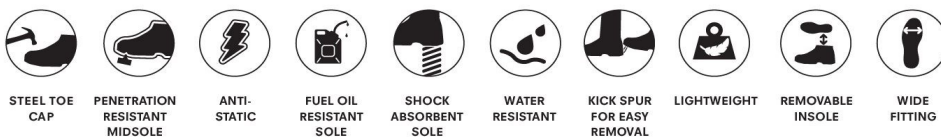

Washing instructions : Warm soapy water with a soft brush or cloth. Dry naturally away from a heat source. Can stuff paper inside to help keep shape