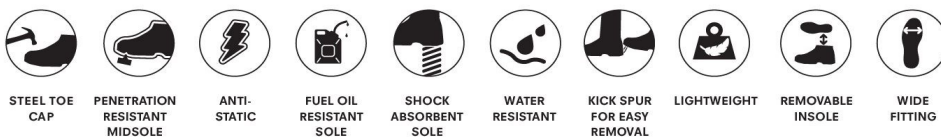

Washing instructions : Warm soapy water with a soft brush or cloth. Dry naturally away from a heat source. Can stuff paper inside to help keep shape.