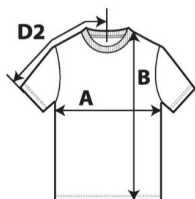

GILDAN®

67000 / GD021

Softstyle CVC Adult T-Shirt

DETAILS

Fabric
Yarn Count
Features

60% Ring Spun Cotton, 40% Polyester, 156.0 G/SqM (White 153.0 G/SqM) 30/1
 Made with our soft ring spun cotton blend -
 Softstyle CVC features high stitch density for a smoother printing surface.
 Proud member of the US Cotton Trust Protocol (USCTP) and Better Cotton™
 Cotton products from Gildan support more sustainable + ethical cotton farming.
 Companion style: 67000L
 Soft ring spun fabric feels great against your skin
 Non-topstitched, narrow width, rib collar
 Taped neck and shoulders for comfort and durability
 Modern classic fit, tubular body
 High-performing black tear-away label

Country of Origin
Case Packs

Bangladesh, Haiti
 S - 3XL 36 PIECES
 4XL 12 PIECES

Colours
SKU's

5
32

SPECIFICATIONS

| Centimeters | Tol- | Tol+ | S | M | L | XL | 2XL | 3XL | 4XL |
|---|-------|-------|--------|--------|--------|--------|--------|--------|--------|
| Chest (A) | 1.905 | 1.905 | 45.720 | 50.800 | 55.880 | 60.960 | 66.040 | 71.120 | 76.200 |
| Length from HPS (B) | 2.540 | 2.540 | 71.120 | 73.660 | 76.200 | 78.740 | 81.280 | 83.820 | 86.360 |
| Sleeve length (Center back) (D2) | 1.905 | 1.905 | 42.545 | 45.403 | 48.578 | 51.753 | 54.928 | 57.785 | 60.643 |

| Inches | Tol- | Tol+ | S | M | L | XL | 2XL | 3XL | 4XL |
|---|-------|-------|--------|--------|--------|--------|--------|--------|--------|
| Chest (A) | 0.750 | 0.750 | 18.000 | 20.000 | 22.000 | 24.000 | 26.000 | 28.000 | 30.000 |
| Length from HPS (B) | 1.000 | 1.000 | 28.000 | 29.000 | 30.000 | 31.000 | 32.000 | 33.000 | 34.000 |
| Sleeve length (Center back) (D2) | 0.750 | 0.750 | 16.750 | 17.875 | 19.125 | 20.375 | 21.625 | 22.750 | 23.875 |