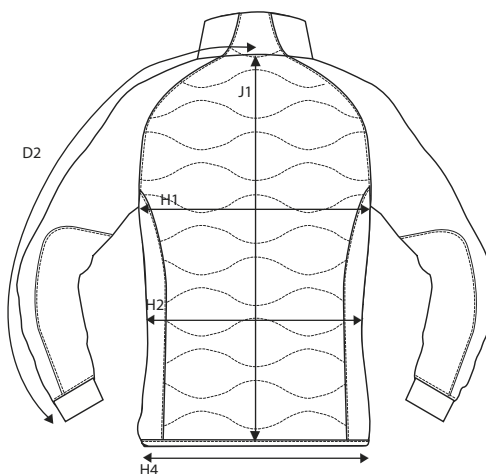

PRODUCT MEASUREMENT
SIZE AND FIT: STILLWATER

STILLWATER Mens

| Base size: M / Measurement (in cm) | Diagram | S | M | L | XL | XXL | 3XL | 4XL |
|---|---------|------|-------------|------|------|------|------|------|
| CENTER BACK TO END OF SLEEVE | D2 | 87 | 89 | 91 | 93 | 95 | 97 | 99 |
| 1/2 CHEST WIDTH at armhole | H1 | 53 | 56 | 59 | 62 | 65 | 68 | 71 |
| 1/2 WAIST WIDTH | H2 | 47 | 50 | 53 | 56 | 59 | 62 | 65 |
| 1/2 BOTTOM WIDTH | H4 | 46 | 49 | 52 | 55 | 58 | 61 | 64 |
| FULL LENGTH at centre back | J1 | 63,5 | 65,5 | 67,5 | 69,5 | 71,5 | 73,5 | 75,5 |

STILLWATER Ladies

| Base size: M / Measurement (in cm) | Diagram | XS | S | M | L | XL | XXL | 3XL |
|---|---------|------|-------|-----------|-------|------|-------|-----|
| CENTER BACK TO END OF SLEEVE | D2 | 80,5 | 81,75 | 83 | 84,25 | 85,5 | 86,75 | 88 |
| 1/2 CHEST WIDTH at armhole | H1 | 46 | 49 | 52 | 55 | 58 | 61 | 65 |
| 1/2 WAIST | H2 | 39 | 42 | 45 | 48 | 51 | 55 | 59 |
| 1/2 BOTTOM WIDTH | H4 | 43 | 46 | 49 | 52 | 55 | 58 | 62 |
| FULL LENGTH at centre back | J1 | 61 | 63 | 65 | 67 | 69 | 71 | 73 |