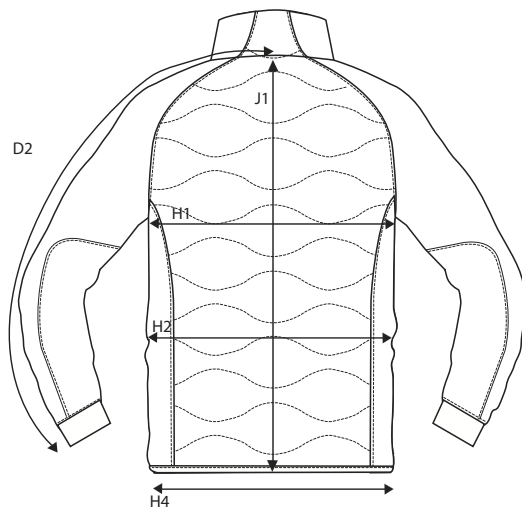

PRODUCT MEASUREMENT
SIZE AND FIT: STILLWATER

STILLWATER Mens

| Base size: M / Measurement (in cm) | Diagram | S | M | L | XL | XXL | 3XL | 4XL |
|---|---------|------|-------------|------|------|------|------|------|
| CENTER BACK TO END OF SLEEVE | D2 | 87 | 89 | 91 | 93 | 95 | 97 | 99 |
| 1/2 CHEST WIDTH at armhole | H1 | 53 | 56 | 59 | 62 | 65 | 68 | 71 |
| 1/2 WAIST WIDTH | H2 | 47 | 50 | 53 | 56 | 59 | 62 | 65 |
| 1/2 BOTTOM WIDTH | H4 | 46 | 49 | 52 | 55 | 58 | 61 | 64 |
| FULL LENGTH at centre back | J1 | 63,5 | 65,5 | 67,5 | 69,5 | 71,5 | 73,5 | 75,5 |

STILLWATER Ladies

| Base size: M / Measurement (in cm) | Diagram | XS | S | M | L | XL | XXL | 3XL |
|---|---------|------|-------|-----------|-------|------|-------|-----|
| CENTER BACK TO END OF SLEEVE | D2 | 80,5 | 81,75 | 83 | 84,25 | 85,5 | 86,75 | 88 |
| 1/2 CHEST WIDTH at armhole | H1 | 46 | 49 | 52 | 55 | 58 | 61 | 65 |
| 1/2 WAIST | H2 | 39 | 42 | 45 | 48 | 51 | 55 | 59 |
| 1/2 BOTTOM WIDTH | H4 | 43 | 46 | 49 | 52 | 55 | 58 | 62 |
| FULL LENGTH at centre back | J1 | 61 | 63 | 65 | 67 | 69 | 71 | 73 |