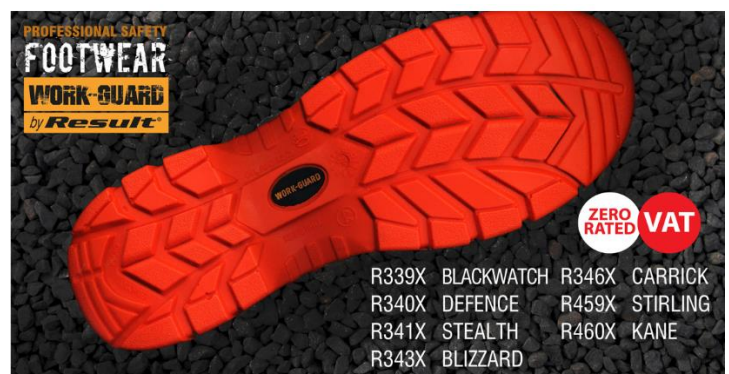

Toe cap: Composite
Upper : Nubuck Leather
Midssole: Composite
Sole : Double density PU

Tech:
 CE EN 20345:2011 S3 SRC
 Anti-static
 Water resistant

Features:

- Composite midsole for underfoot protection
- Padded ankle support (PU Leather outer)
- Energy absorption heel
- SRC slip resistance
- Composite toecap
- Mesh lined
- Oil resistant
- Heel loop

USP:

- Lightweight
- Injection shoe moulds for this style are same for men and women; size range therefore starts with women's and runs through into men's

Sizes

UK	3	4	5	6	6½	7	8	9	10	11	12
EU	36	37	38	39	40	41	42	43	44	45	46

Colour:
 BLACK/GREY/ORANGE (BLK/424/021)

Care Instructions: As per booklet

Carton Qty: 8

Pack Qty: 4

SKU: 11

**R459X
STIRLING SAFETY BOOT**

CE EN 20345:2011 S3 SRC

71021