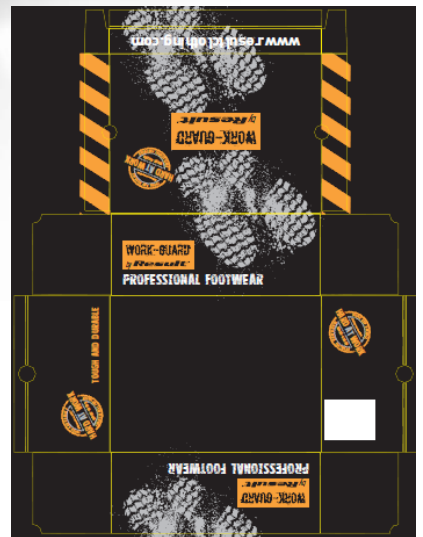

**R459X
STIRLING SAFETY BOOT**

CE EN 20345:2011 S3 SRC