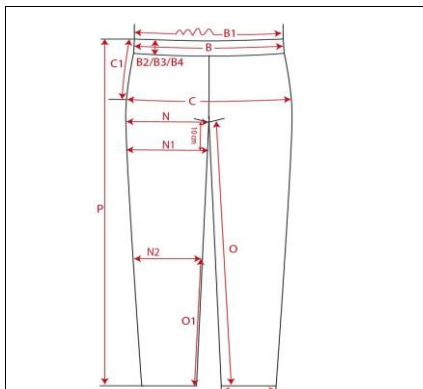

Fertigmaße in cm für Größe measurements in cm for size	CODE	TOLERANCE (+/-)	XS	IS	S	IS	M	IS	L	IS	XL	IS	XXL	IS	3XL	IS	4XL	IS	5XL	IS	6XL	IS	
1/2 waistband width	B	1			33,50		36,00		38,50		41,00		43,50										
1/2 hip widh	C	1			59,50		62,00		64,50		67,00		69,50										
1/2 hem width short leg	N3	0,5			34,50		35,50		36,50		37,50		38,50										
side length (incl. waistband)	P	1			52,00		54,00		56,00		58,00		60,00										