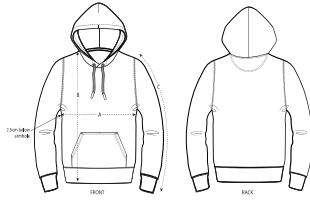

NEW STYLE

WHITES

COLORS

ESSENTIAL HEATHERS

UNISEX HOODIE SWEATSHIRTS
STSU011 - ARCHER

The unisex medium fit hoodie sweatshirt

Medium Fit

- Set-in sleeve
- Double layered hood in self fabric
- Round drawcords in matching body colour with closed metal tipping
- Metal eyelets
- Inside herringbone back neck tape
- Self fabric half moon at back neck
- 1x1 rib at sleeve hem and bottom hem
- Armhole, sleeve hem and bottom hem with twin needle topstitch
- Kangaroo pocket at front

Combo options

Shell : French Terry , 85% Cotton - Organic Ring Spun Combed , 15% Polyester - Recycled , Fabric washed , Light sueded , 300 GSM

Printing Specifications

For suitable print techniques, please download our printing guide

Certifications & memberships

Wash Instructions

Wash similar colours together, no ironing on print, wash and iron inside out.

SIZES		XXS	XS	S	M	L	XL	XXL	3XL
A	Half Chest	46	49	52	55	58	61	64	67
B	Body Length	60.5	62.5	68	72	74	76	78	80
C	Sleeve Length	57	59	62.5	65	68.5	69	69.5	70

PACKING

SIZES		XXS	XS	S	M	L	XL	XXL	3XL
	PCS/BAG	5	5	5	5	5	5	5	5
	PCS/BOX	10	20	20	20	20	20	20	10