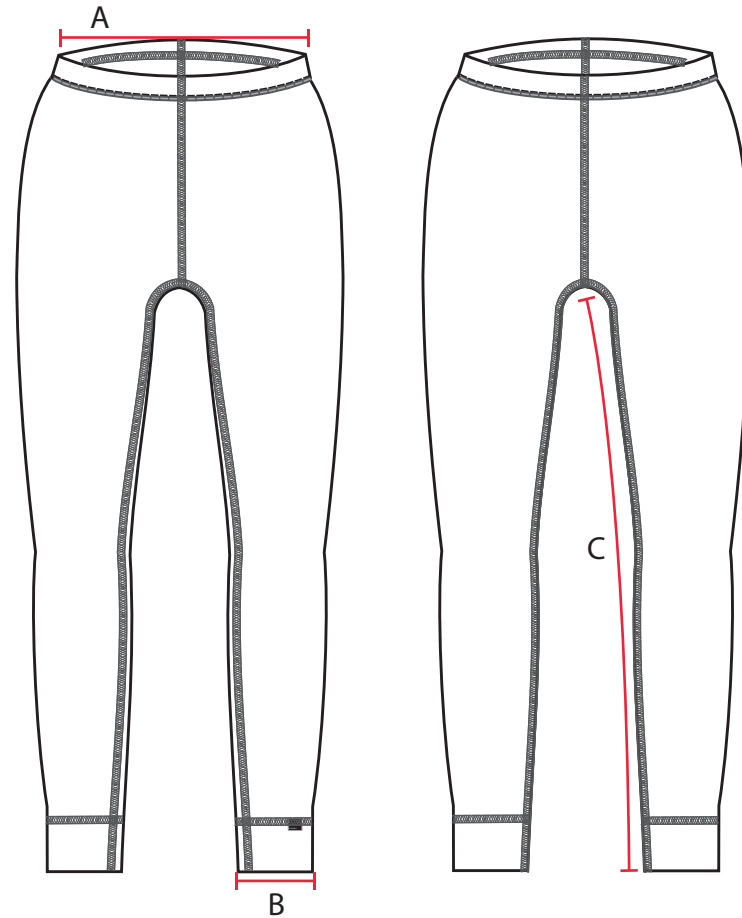

STYLE NO: <b>B125</b>	DESCRIPTION: <b>Ladies Base Layer Pants</b>
-----------------------	---

Code	Measurement	XXS	XS	S	M	L	XL	2XL	3XL	4XL	5XL	6XL	7XL	8XL	9XL
A	Waist Relaxed	28	32	36	40	42.5	45	47.5	51.5	55.5	61.5	67.5	73.5	79.5	85.5
B	Hem relaxed - Trouser	9	9	9.5	10	10.5	11	11.5	11.5	11.5	12.5	12.5	12.5	13.5	13.5
C	Inner Leg Regular length	74.5	74.5	74.5	74.5	74.5	74.5	74.5	74.5	74.5	74.5	74.5	74.5	74.5	74.5