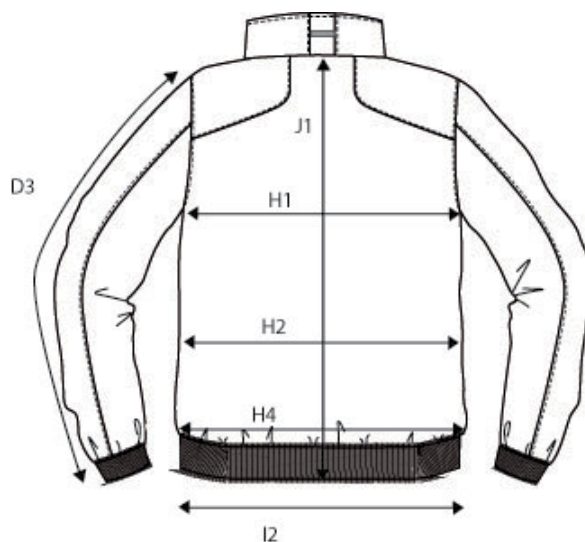

SIZE AND FIT: DAVENPORT

DAVENPORT Mens

Base size: M / Measurement (in cm)	Diagram	S	M	L	XL	XXL	3XL	4XL
SLEEVE LENGTH - from shoulderseam	D3	67	68,75	70,5	72,25	74	75,75	77,5
1/2 CHEST WIDTH at armhole	H1	54	57	60	63	66	69	72
1/2 WAIST	H2	54	57	60	63	66	69	72
1/2 BOTTOM WIDTH	H4	53	56	59	62	65	68	71
1/2 BOTTOM WIDTH OF RIB	I2	45	48	51	54	57	60	63
FULL LENGTH at centre back	J1	67	69	71	73	75	77	79

DAVENPORT Ladies

Base size: M / Measurement (in cm)	Diagram	XS	S	M	L	XL	XXL	3XL
SLEEVE LENGTH - from shoulderseam	D3	62	63	64	65	66	67	68
1/2 CHEST WIDTH at armhole	H1	44	47	50	53	56	59	63
1/2 WAIST	H2	42	45	48	51	54	57	61
1/2 BOTTOM WIDTH	H4	48	51	54	57	60	63	67
FULL LENGTH at centre back	J1	61	63	65	67	69	71	73