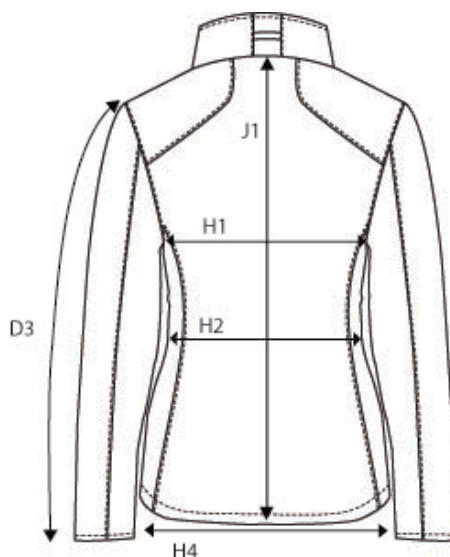

SIZE AND FIT: DAVENPORT

DAVENPORT Mens

Base size: M / Measurement (in cm)	Diagram	S	M	L	XL	XXL	3XL	4XL
SLEEVE LENGTH - from shoulderseam	D3	67	68,75	70,5	72,25	74	75,75	77,5
1/2 CHEST WIDTH at armhole	H1	54	57	60	63	66	69	72
1/2 WAIST	H2	54	57	60	63	66	69	72
1/2 BOTTOM WIDTH	H4	53	56	59	62	65	68	71
1/2 BOTTOM WIDTH OF RIB	I2	45	48	51	54	57	60	63
FULL LENGTH at centre back	J1	67	69	71	73	75	77	79

DAVENPORT Ladies

Base size: M / Measurement (in cm)	Diagram	XS	S	M	L	XL	XXL	3XL
SLEEVE LENGTH - from shoulderseam	D3	62	63	64	65	66	67	68
1/2 CHEST WIDTH at armhole	H1	44	47	50	53	56	59	63
1/2 WAIST	H2	42	45	48	51	54	57	61
1/2 BOTTOM WIDTH	H4	48	51	54	57	60	63	67
FULL LENGTH at centre back	J1	61	63	65	67	69	71	73