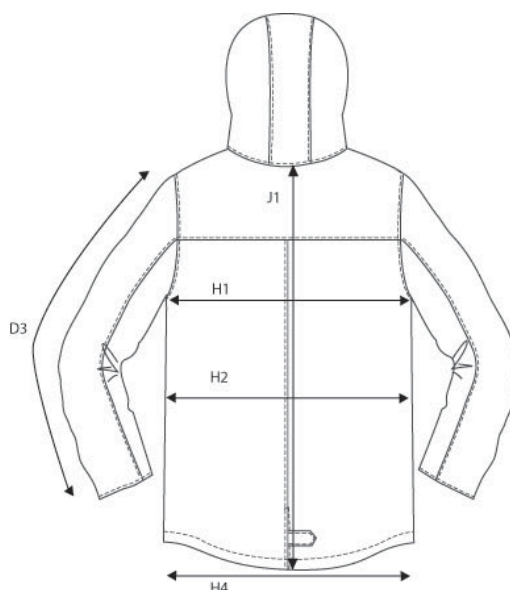

SIZE AND FIT: MAPLETON

MAPLETON Mens

Base size: M / Measurement (in cm)	Diagram	S	M	L	XL	XXL	3XL	4XL
SLEEVE LENGTH - from shoulderseam	D3	68	69	70	71	72	73	74
1/2 CHEST WIDTH at armhole	H1	56	59	62	65	68	71	74
1/2 WAIST	H2	54	57	60	63	66	69	72
1/2 BOTTOM WIDTH	H4	55	58	61	64	67	70	73
FULL LENGTH at centre back	J1	93	96	99	102	105	108	111

MAPLETON Ladies

Base size: M / Measurement (in cm)	Diagram	XS	S	M	L	XL	XXL
SLEEVE LENGTH - from shoulderseam	D3	62,6	63,3	64	64,7	65,4	66,1
1/2 CHEST WIDTH at armhole	H1	53	55	57	59	61	63
1/2 WAIST	H2	47	49	51	53	55	57
1/2 BOTTOM WIDTH	H4	56	58	60	62	64	66
FULL LENGTH at centre back	J1	87	89	91	93	95	97