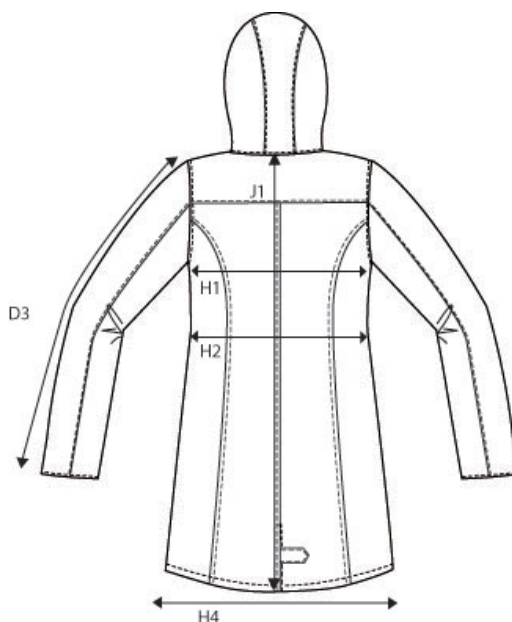

SIZE AND FIT: MAPLETON

MAPLETON Mens

Base size: M / Measurement (in cm)	Diagram	S	M	L	XL	XXL	3XL	4XL
SLEEVE LENGTH - from shoulderseam	D3	68	69	70	71	72	73	74
1/2 CHEST WIDTH at armhole	H1	56	59	62	65	68	71	74
1/2 WAIST	H2	54	57	60	63	66	69	72
1/2 BOTTOM WIDTH	H4	55	58	61	64	67	70	73
FULL LENGTH at centre back	J1	93	96	99	102	105	108	111

MAPLETON Ladies

Base size: M / Measurement (in cm)	Diagram	XS	S	M	L	XL	XXL
SLEEVE LENGTH - from shoulderseam	D3	62,6	63,3	64	64,7	65,4	66,1
1/2 CHEST WIDTH at armhole	H1	53	55	57	59	61	63
1/2 WAIST	H2	47	49	51	53	55	57
1/2 BOTTOM WIDTH	H4	56	58	60	62	64	66
FULL LENGTH at centre back	J1	87	89	91	93	95	97